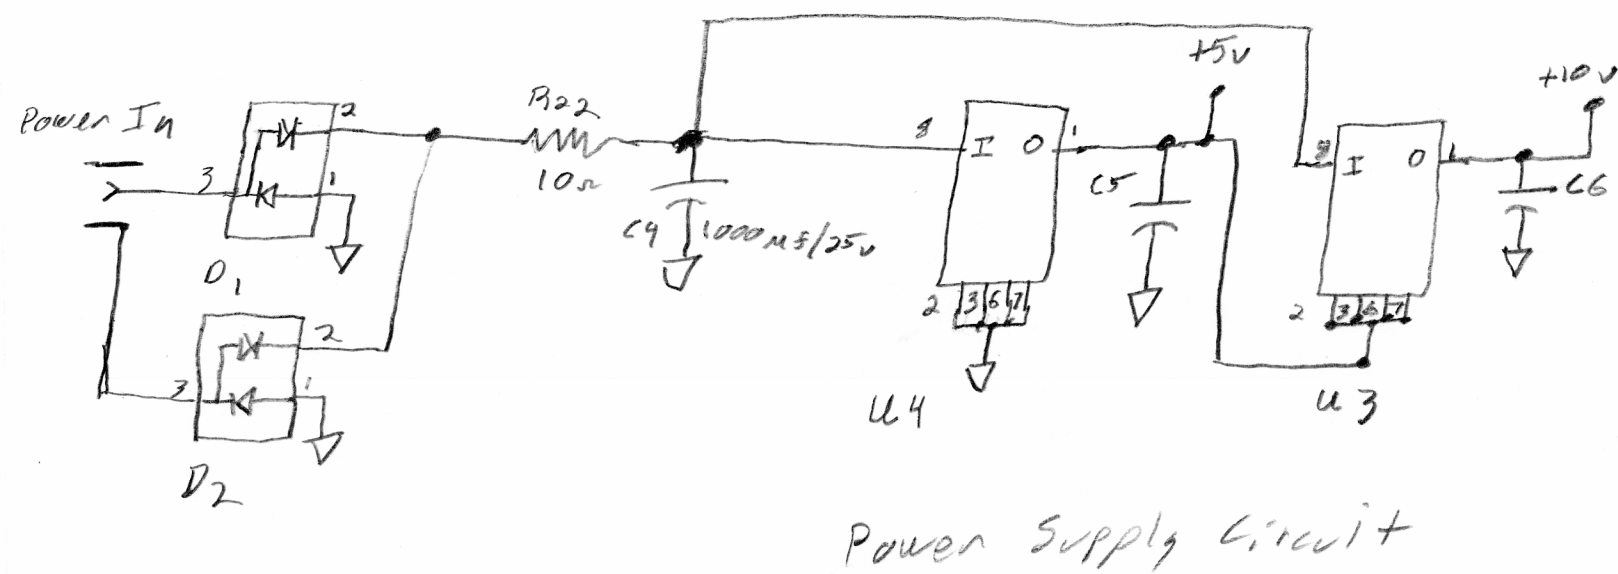

Breath Controller Circuit

uC Reset Circuit

Power Supply Circuit

- U1 - MC68HC05
- U2 - 74HC4538
- U3 - 78L05
- U4 - 78L05
- U5 - LM741