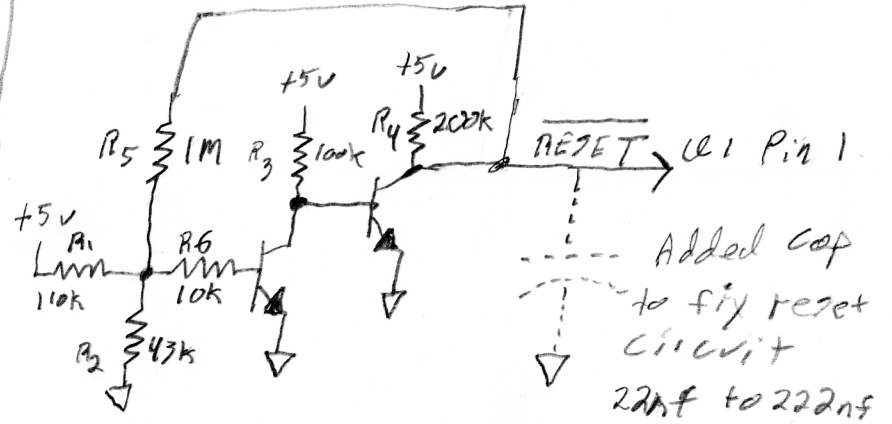

Breath Controller Circuit

uC Reset Circuit

Power Supply Circuit

- U1 - MC68HC05
- U2 - 74HC4538
- U3 - 78L05
- U4 - 78L05
- U5 - LM741